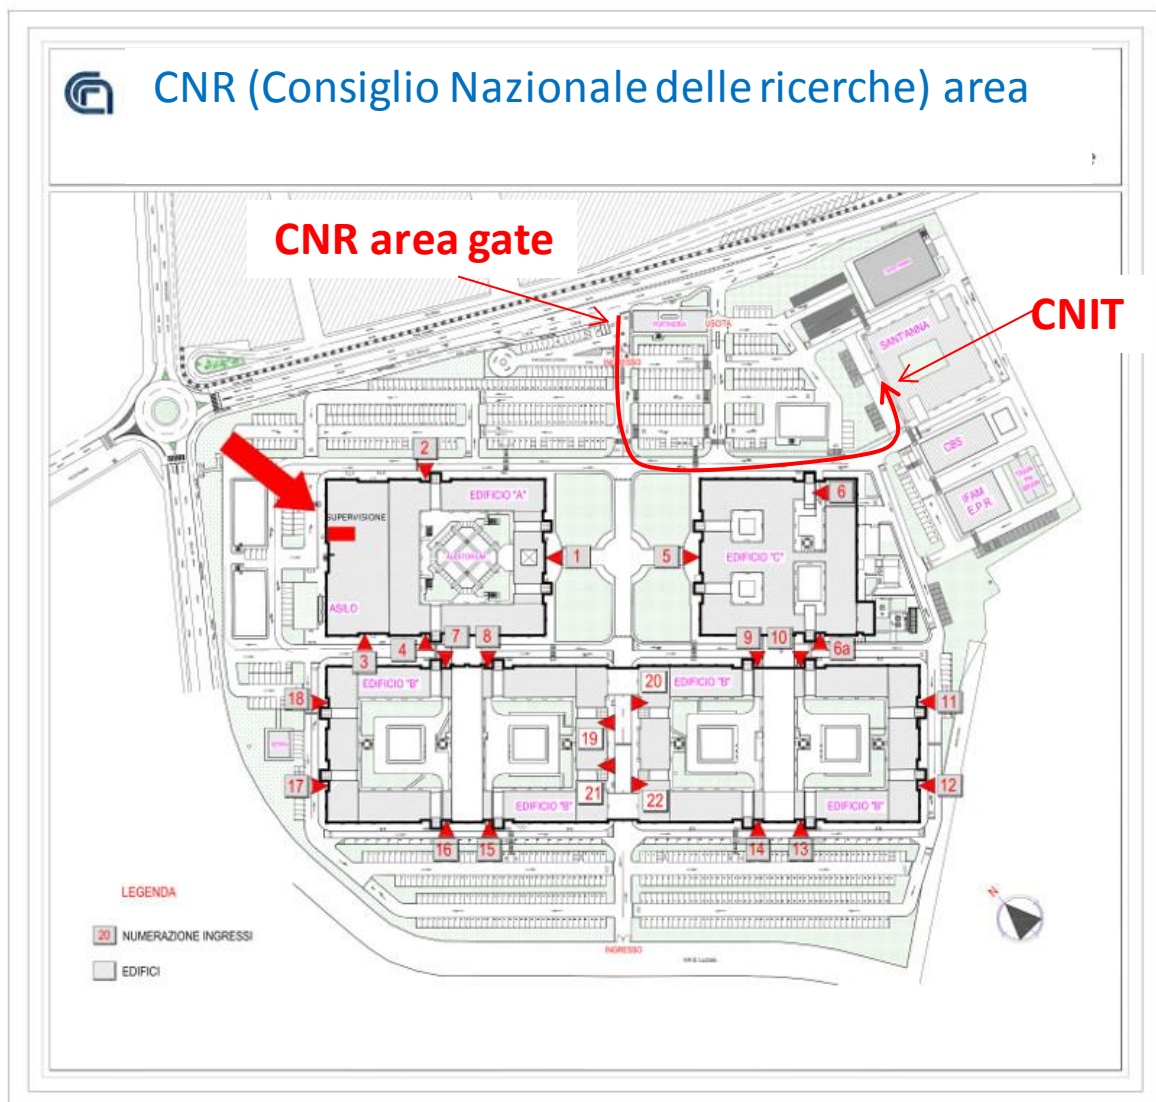

CNIT, within CNR area, (San Cataldo area) via Moruzzi 1, 56124 Pisa, Italy Scuola Superiore Sant'Anna Building

Location:

When you are at the CNR area gate, please ask to the reception for the Scuola Superiore Sant' Anna Building (it is the last one on the left (higher than the adjacent ones)

By Autibus

Linea Alta Mobilità (LAM) VERDE by [Compagnia Pisana Trasporti SpA](http://www.cpt.pisa.it).

The suggested stop is **VOLPI-CNR**, or **Garibaldi V1** or **Pratale-Parcheggio**, both 5 minutes walk distance

LAM VERDE time schedule:

http://www.cpt.pisa.it/orari/pisa/orariPDF/4070i_FR.pdf

By car:

We suggest the exit Pisa Centro of the highway A12 Genova-Rosignano. Continue on the freeway FI-PI-LI and exit at Pisa Nord-Est, then please follow signs for CNR.